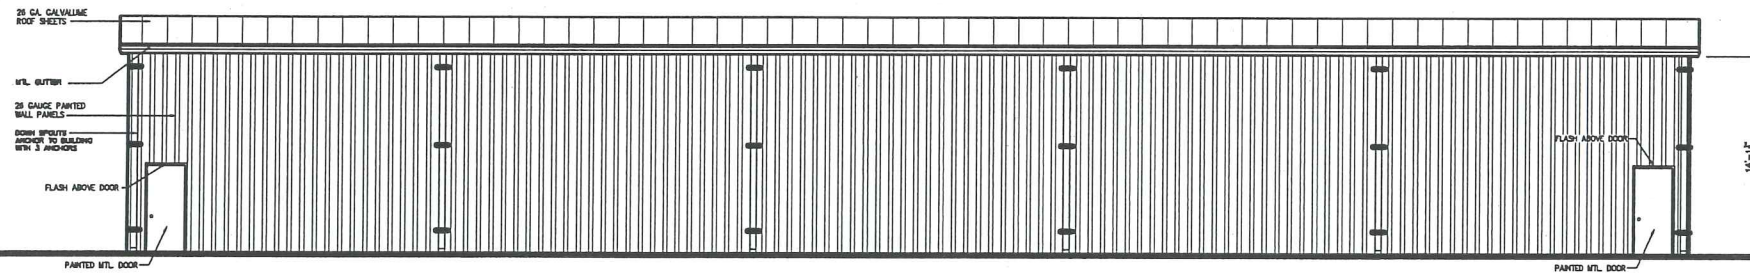

4 WEST ELEVATION
Scale: 1/8"=1'-0"

MAYOR&BOARD.dwg

6/15/2001 9:21 AM

Woodridge & Associates

REVISIONS	BY

Lot 20 Lone Wolf Drive
Gluckstadt, Mississippi

3/12/19
A3.0