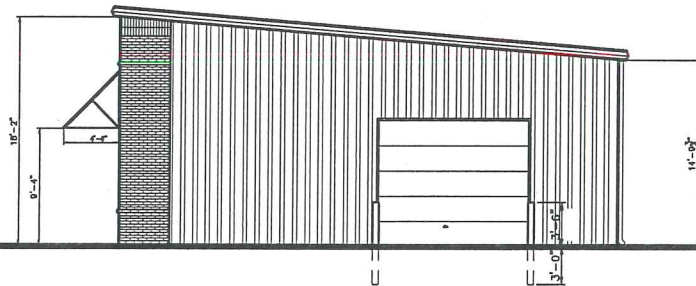

3 NORTH ELEVATION
Scale: 1/8"=1'-0"