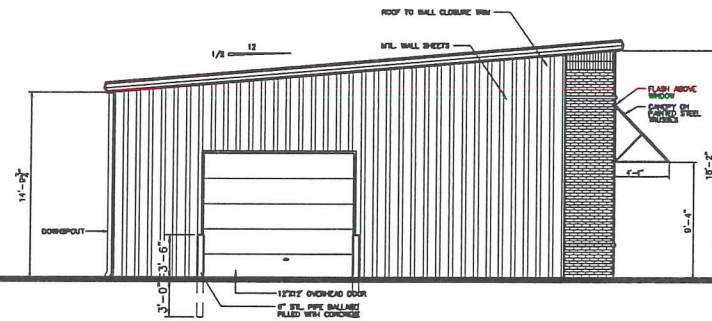

2 SOUTH ELEVATION
Scale: 1/8"=1'-0"