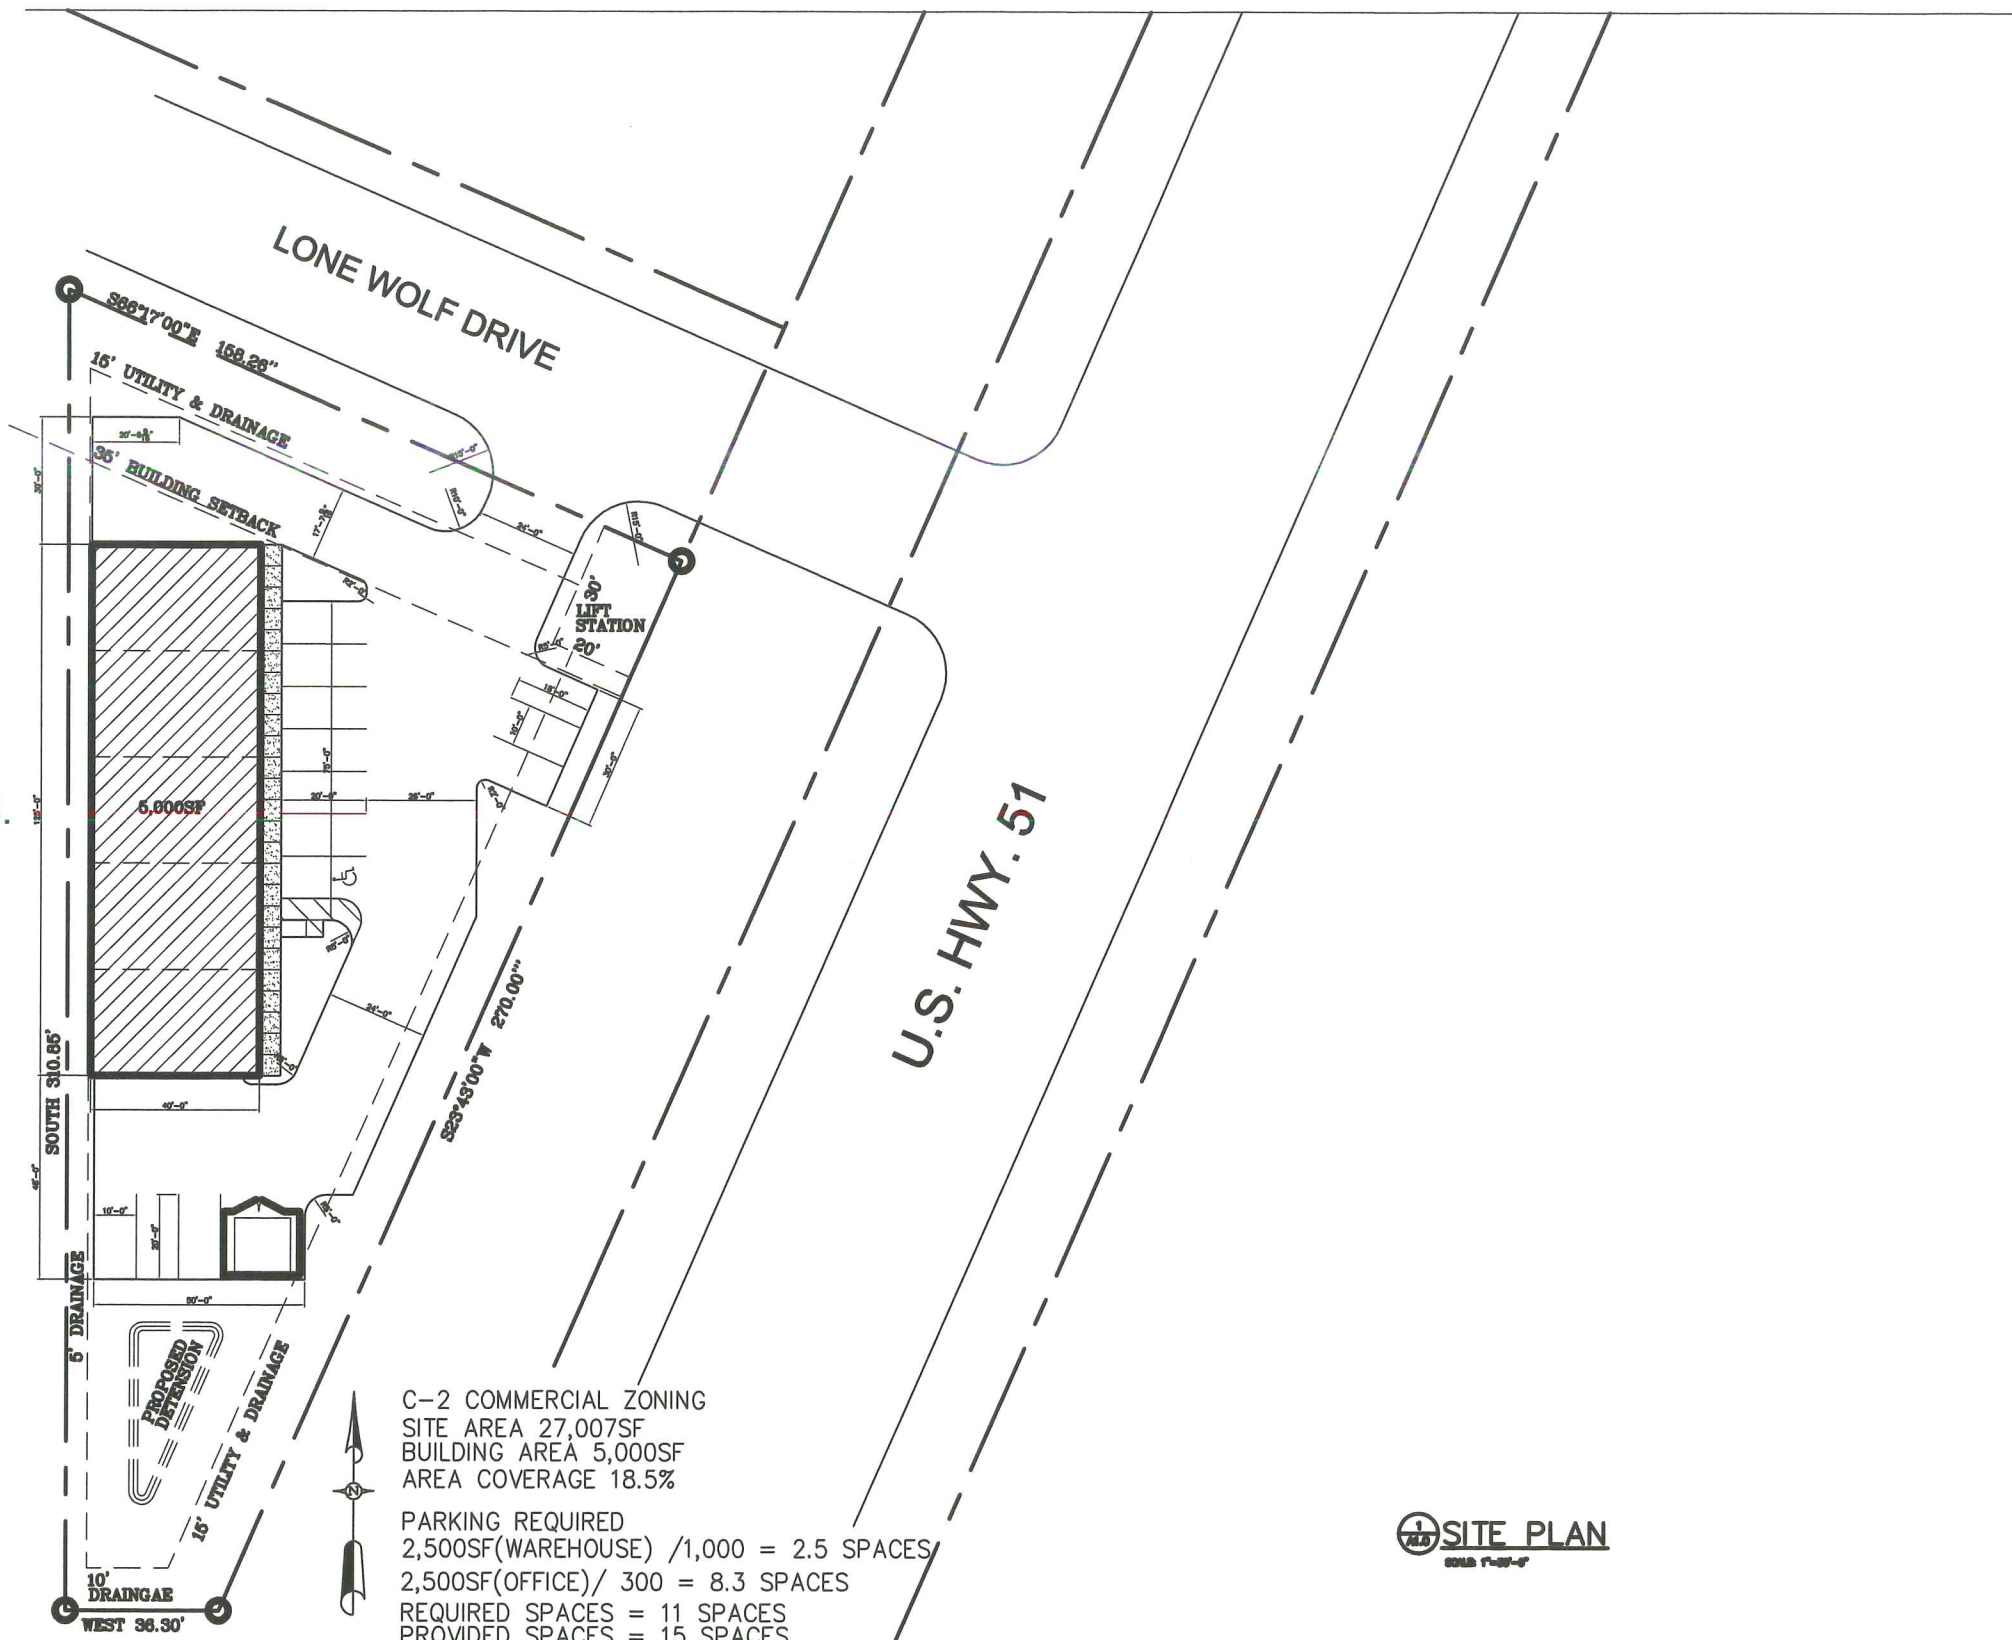

SOWELL ROAD LLC.
C-2

C-2 COMMERCIAL ZONING
SITE AREA 27,007SF
BUILDING AREA 5,000SF
AREA COVERAGE 18.5%

PARKING REQUIRED
2,500SF(WAREHOUSE) /1,000 = 2.5 SPACES
2,500SF(OFFICE)/ 300 = 8.3 SPACES
REQUIRED SPACES = 11 SPACES
PROVIDED SPACES = 15 SPACES

SITE PLAN
SCALE 1"=30'-0"

REVISIONS	BY

Lot 20 Lone Wolf Drive
Gluckstadt, Mississippi

10/2/19
C1.0