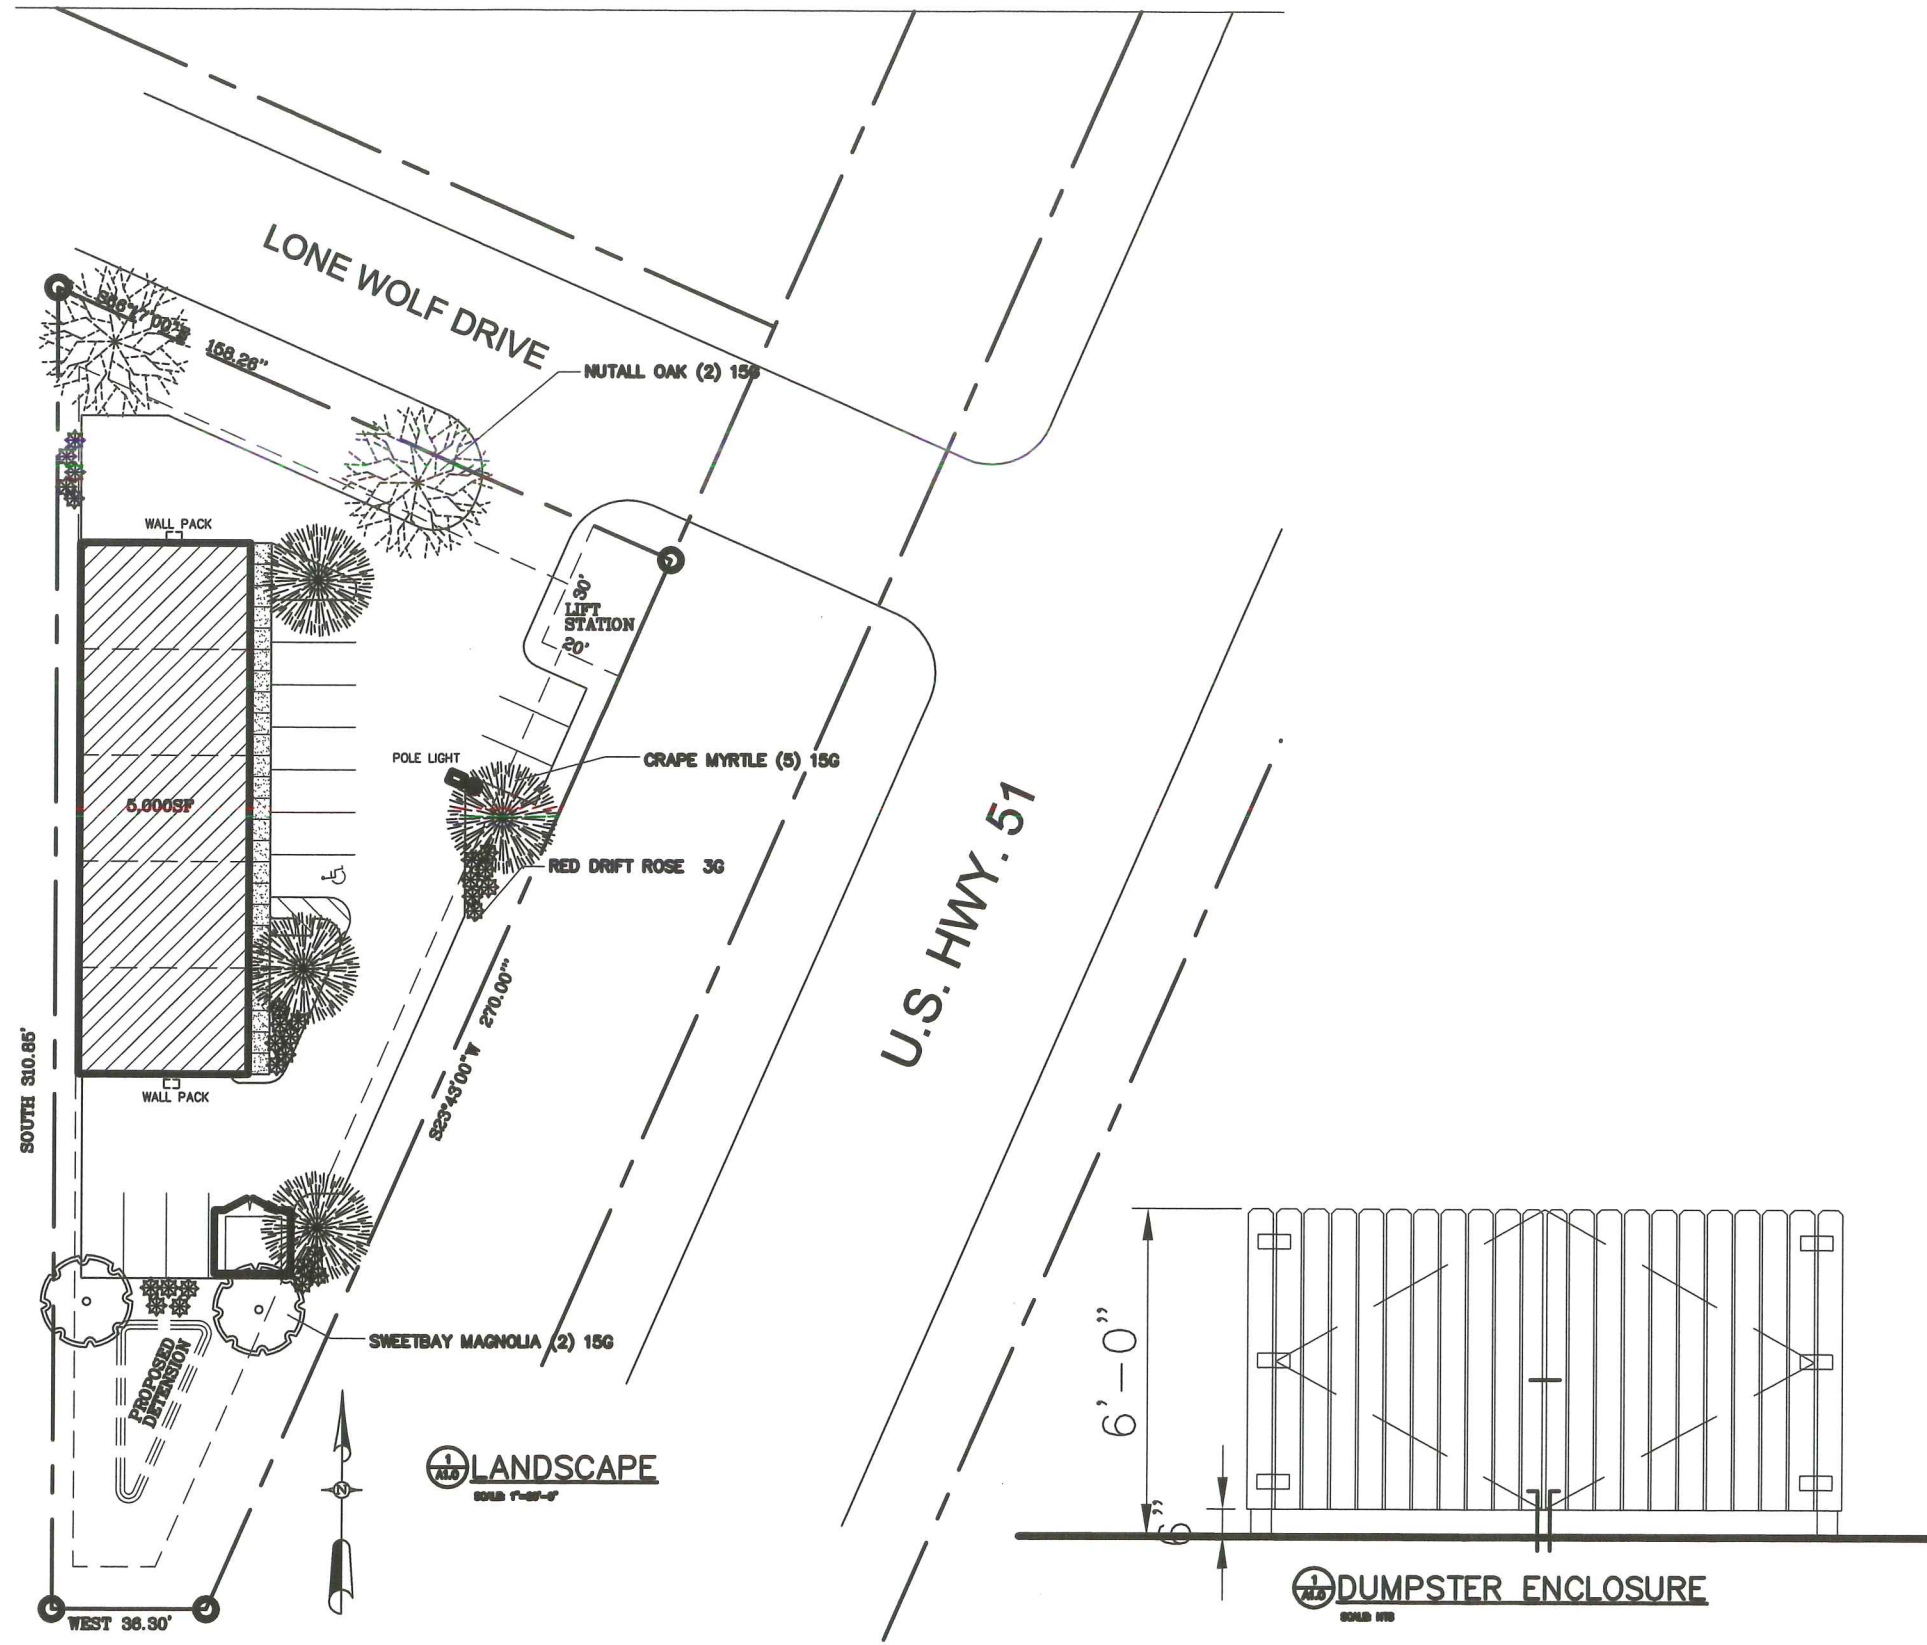

SOWELL ROAD LLC.
C-2

C-2 COMMERCIAL ZONING
 SITE AREA 27,007SF
 BUILDING AREA 5,000SF
 AREA COVERAGE 18.5%

PARKING REQUIRED
 2,500SF(WAREHOUSE) /1,000 = 2.5 SPACES
 2,500SF(OFFICE)/ 300 = 8.3 SPACES
 REQUIRED SPACES = 11 SPACES
 PROVIDED SPACES = 15 SPACES

10/2/19
C1.0

SOWELL ROAD LLC. C-2

REVISIONS	BY

Lot 20 Lone Wolf Drive
Gluckstadt, Mississippi

10/2/19

L1.0

1 EAST ELEVATION (HWY 51 VIEW)
Scale: 1/8"=1'-0"

2 SOUTH ELEVATION
Scale: 1/8"=1'-0"