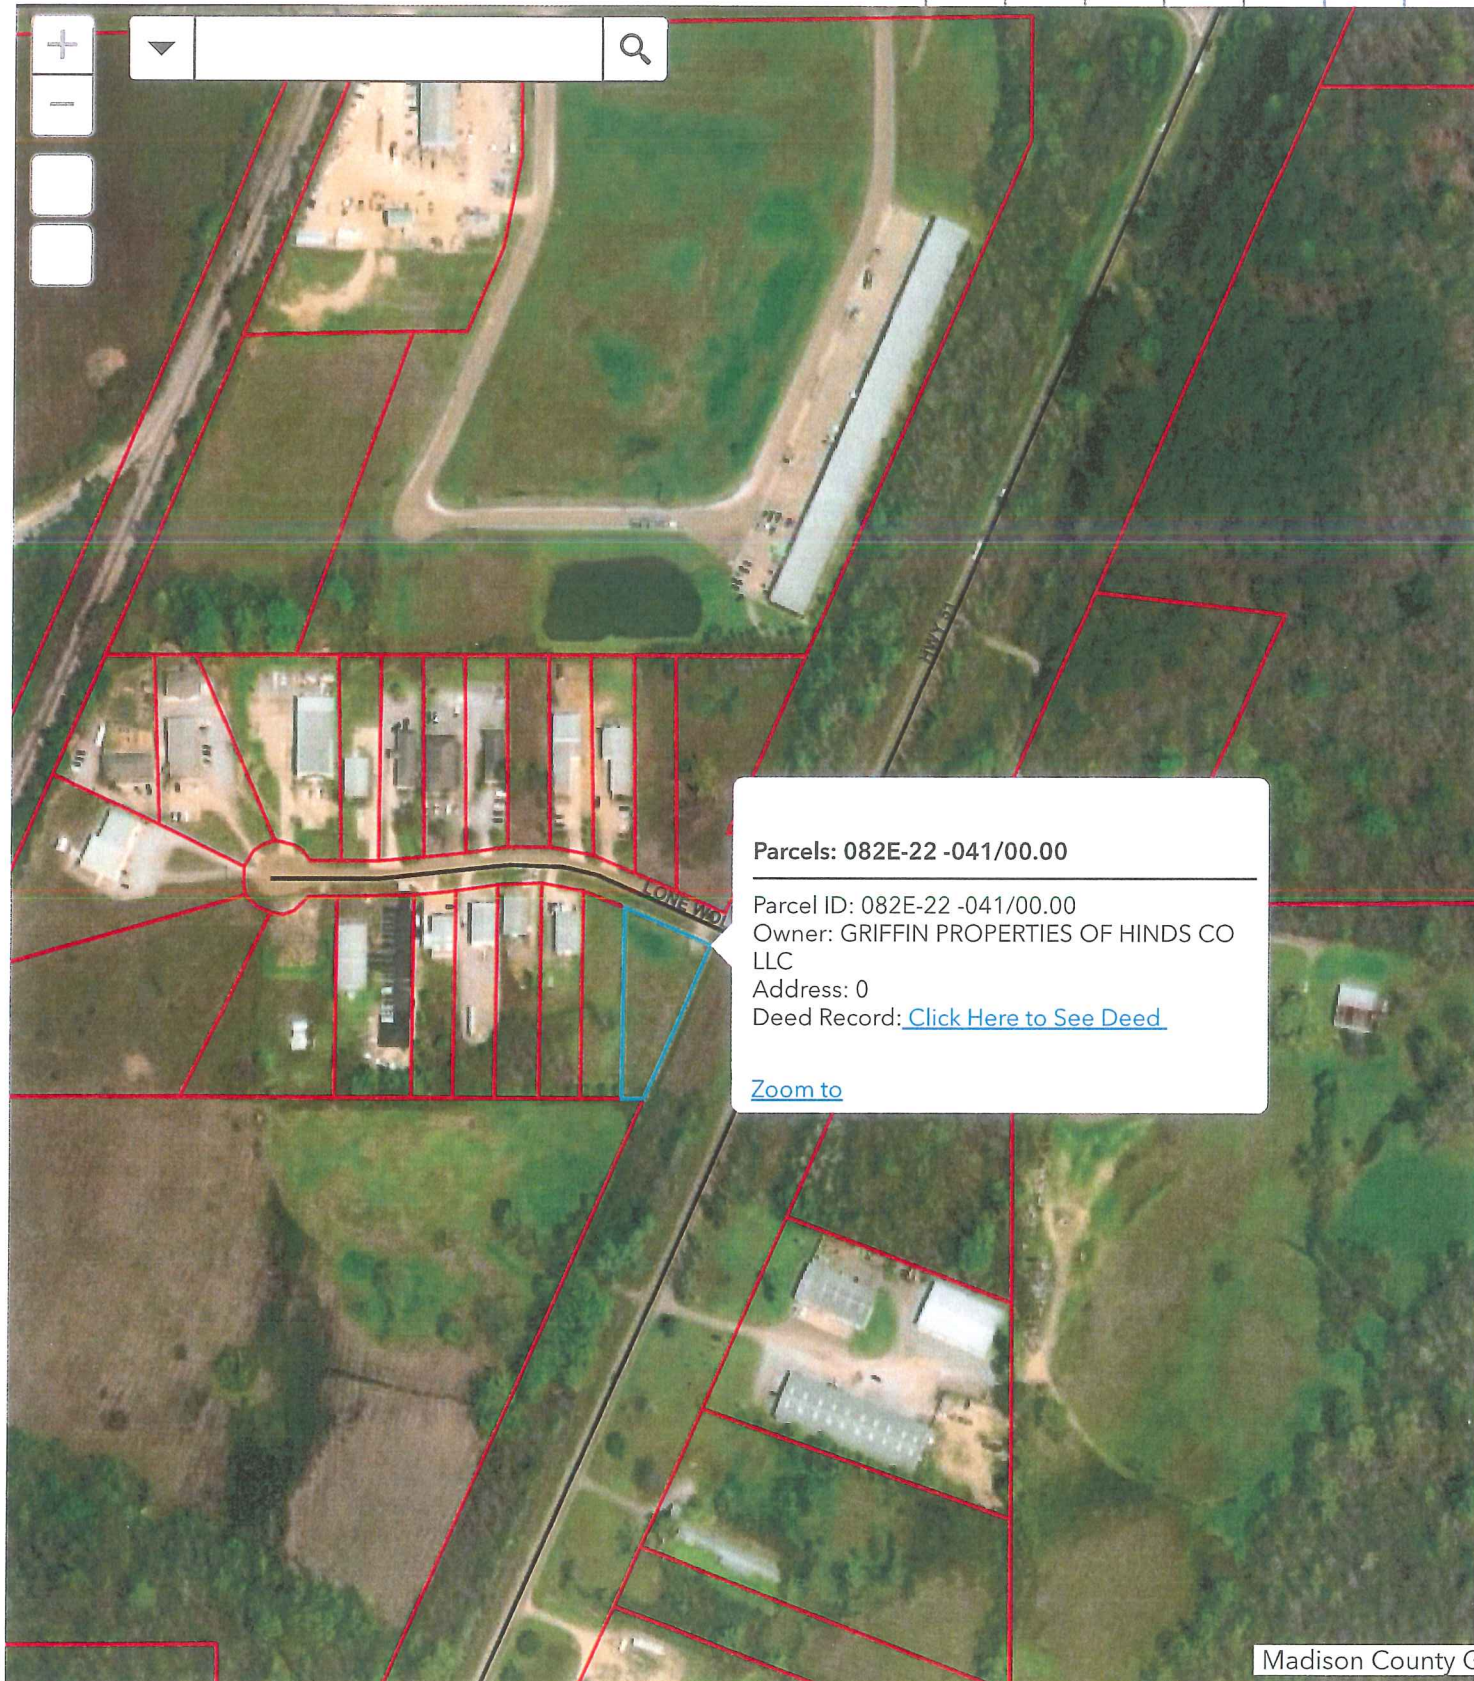

Parcels: 082E-22 -041/00.00

Parcel ID: 082E-22 -041/00.00
Owner: GRIFFIN PROPERTIES OF HINDS CO LLC
Address: 0
Deed Record: [Click Here to See Deed](#)

[Zoom to](#)

300ft
-90.076 32.526 Degrees