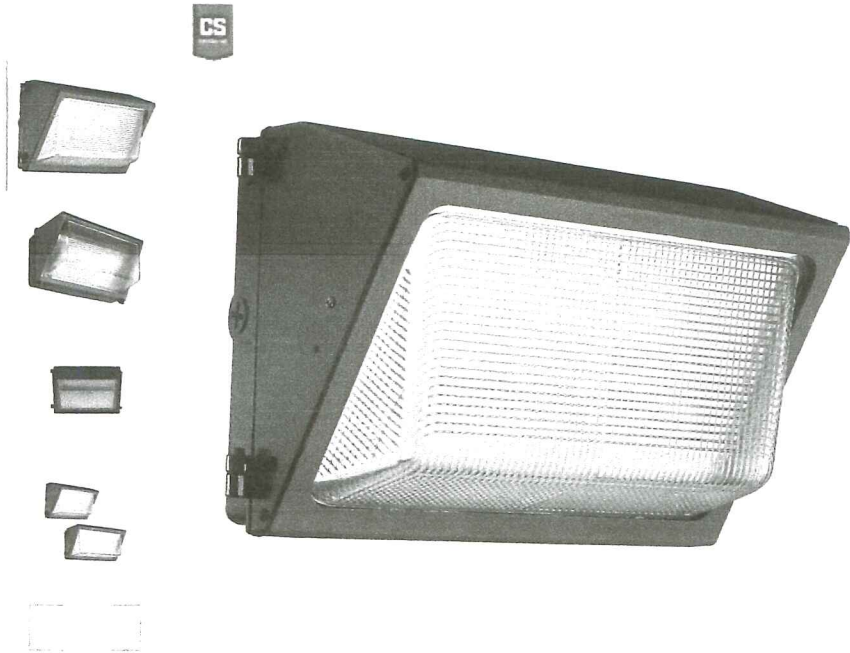

HOME // PRODUCTS // CONTRACTOR SELECT TWR LED WALL PACK

Contractor Select TWR LED Wall Pack

SHARE

Most popular and readily available TWR configurations for your everyday lighting needs

by [Lithonia Lighting](#)

Cast in a traditional dayform, the TWR1/TWR2 LED luminaires offer a popular, classic appearance with energy-efficient LED technology. TWR LED wall packs are ideal for outdoor applications such as carports, loading areas driveways and parking areas. TWR1 is now also available with adjustable lumen output technology. With eight output settings, the TWR allows you to use a single wall pack when replacing 50W - 250W HID.

Feedback

Compare

Spec Sheets

DOCUMENT TITLE

☐ DOWNLOAD

☐ EMAIL

Contractor Select TWR LED.pdf

[VIEW](#)

☐ DOWNLOAD

☐ EMAIL

DOWNLOAD SELECTED

EMAIL SELECTED

Photometry & BIM

Specifications

Brand	Lithonia Lighting	Lumen Output	1000 LM|2000 LM|3000 LM|4000 LM|5000 LM|6000 LM|8000 LM|9000 LM|10,000 LM
Color	Bronze	Mounting Type	Surface
Correlated Color Temperature	4000 K|5000 K		

BRANDS

LIGHTING

- [Aculux](#)
- [American Electric Lighting](#)
- [Antique Street Lamps](#)
- [Gotham Lighting](#)
- [Healthcare Lighting](#)

AYI (NYSE) $124.64

- [Hydrel](#)
- [Indy](#)
- [Juno](#)
- [Lithonia Lighting](#)
- [Mark Architectural Lighting](#)
- [Peerless Lighting](#)

PRODUCTS

INDOOR

RESIDENTIAL

INDUSTRIAL

[How to Buy](#) [Investors](#) [About Us](#) [Social](#) [Login](#)